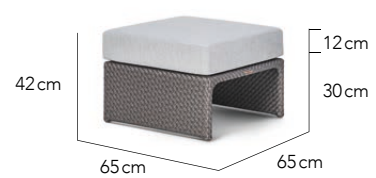

50% | $438 Catalonia Armchair
STOCK 2 PCS