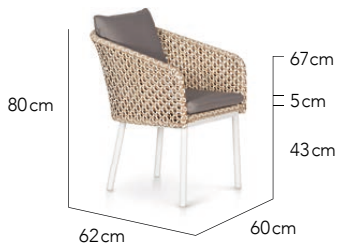

Verano Arm Chair 50% | $423

Verano Arm Chair 50% | $423