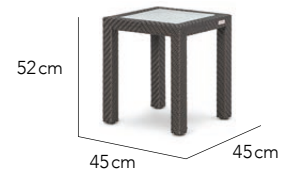

# STOCK CLEARANCE

**Siesta Sun Lounger** 50% | \$1,596

Frame PC: White

50% | \$246 **Keywest Side Table**

**Siesta Sun Lounger Side Table** 50% | \$260

Frame PC: White

50% | \$246 **Keywest Lounge Chair**

**Calico Arm Chair** 50% | \$776