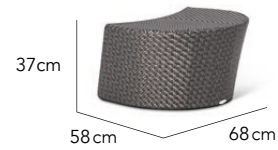

STOCK CLEARANCE

Cala Half Moon Foot Stool 50% | \$394

50% | \$332 **Cala Day Bed Side Table**

Cala Foot Stool / Ottoman 50% | \$308

50% | \$381 **Calico Coffee Table**

Cala Mini Coffee Table 50% | \$313

50% | \$466 **Cala Mini Coffee Table Oval**

Flo Side Chair 50% | \$373

50% | \$446 **Flo Bar Chair No Cushion**

Flo Coffee Table 50% | \$414

50% | \$353 **Iso Side Chair**

Havana Foot Stool 50% | \$353

50% | \$504 **Havana Coffee Table**

STOCK CLEARANCE