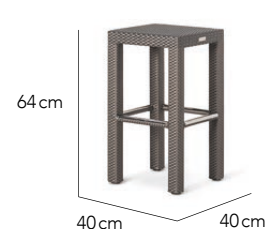

50% | $351 **Partu Bar Stool**