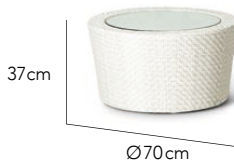

STOCK CLEARANCE

Cala Half Moon Foot Stool 50% | \$394

50% | \$332 **Cala Day Bed Side Table**

Cala Foot Stool / Ottoman 50% | \$308

50% | \$381 **Calico Coffee Table**

Cala Mini Coffee Table 50% | \$313

50% | \$466 **Cala Mini Coffee Table Oval**

Flo Side Chair 50% | \$373

50% | \$446 **Flo Bar Chair No Cushion**

Flo Coffee Table 50% | \$414

50% | \$353 **Iso Side Chair**

Havana Foot Stool 50% | \$353

50% | \$504 **Havana Coffee Table**

STOCK CLEARANCE