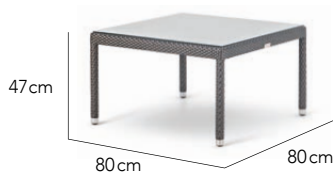

STOCK CLEARANCE

Cala Half Moon Foot Stool 50% | \$394

50% | \$332 **Cala Day Bed Side Table**

Cala Foot Stool / Ottoman 50% | \$308

50% | \$381 **Calico Coffee Table**

Cala Mini Coffee Table 50% | \$313

50% | \$466 **Cala Mini Coffee Table Oval**

Flo Side Chair 50% | \$373

50% | \$446 **Flo Bar Chair No Cushion**

Flo Coffee Table 50% | \$414

50% | \$353 **Iso Side Chair**

Havana Foot Stool 50% | \$353

50% | \$504 **Havana Coffee Table**

STOCK CLEARANCE