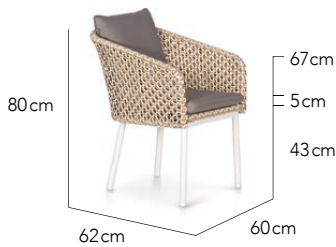

Verano Arm Chair 50% | $423

- Fibre: Lava Terra
- Fabric: Charcoal
- Fibre: Seasalt
- Fabric: Aruba

Frame PC: Taupe