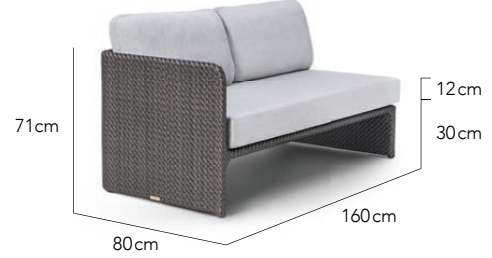

Flo Side Chair 50% | \$373

50% | \$446 **Flo Bar Chair No Cushion**

Flo Coffee Table 50% | \$414

50% | \$353 **Iso Side Chair**

Havana Foot Stool 50% | \$353

50% | \$504 **Havana Coffee Table**

STOCK CLEARANCE

Horizon Right Module S 50% | \$649

50% | \$649 Horizon Lounge Chair

Horizon Centre Module S 50% | \$549

50% | \$1,044 Horizon Right Module Large

Horizon Mini Side Table 50% | \$250

50% | \$494 Horizon Mini Ottoman

STOCK CLEARANCE

Mantra Corner Module 50% | \$1,192

Frame PC: Asteroid

50% | \$612 **Soho Dining Table**

Siesta Chaise Longue 50% | \$1,262
STOCK 2 PCS

Frame PC: Taupe

50% | \$856 **Maximus Club Chair**

Siesta Chaise Longue 50% | \$1,262