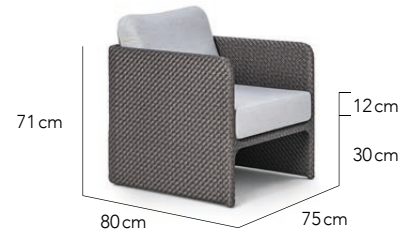

Flo Side Chair 50% | \$373

50% | \$446 **Flo Bar Chair No Cushion**

Flo Coffee Table 50% | \$414

50% | \$353 **Iso Side Chair**

Havana Foot Stool 50% | \$353

50% | \$504 **Havana Coffee Table**

STOCK CLEARANCE

Horizon Right Module S 50% | \$649

50% | \$649 Horizon Lounge Chair

Horizon Centre Module S 50% | \$549

50% | \$1,044 Horizon Right Module Large

Horizon Mini Side Table 50% | \$250

50% | \$494 Horizon Mini Ottoman