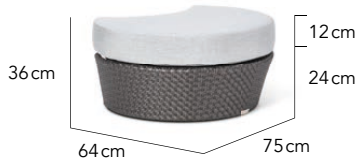

STOCK CLEARANCE

Cala Half Moon Foot Stool 50% | \$394

50% | \$332 **Cala Day Bed Side Table**

Cala Foot Stool / Ottoman 50% | \$308

50% | \$381 **Calico Coffee Table**

Cala Mini Coffee Table 50% | \$313

50% | \$466 **Cala Mini Coffee Table Oval**

Flo Side Chair 50% | \$373

50% | \$446 **Flo Bar Chair No Cushion**

Flo Coffee Table 50% | \$414

50% | \$353 **Iso Side Chair**

Havana Foot Stool 50% | \$353

50% | \$504 **Havana Coffee Table**

STOCK CLEARANCE