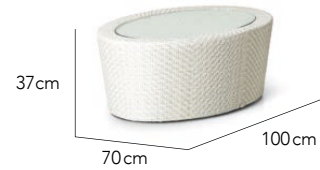

STOCK CLEARANCE

Cala Half Moon Foot Stool 50% | \$394

50% | \$332 **Cala Day Bed Side Table**

Cala Foot Stool / Ottoman 50% | \$308

50% | \$381 **Calico Coffee Table**

Cala Mini Coffee Table 50% | \$313

50% | \$466 **Cala Mini Coffee Table Oval**

Flo Side Chair 50% | \$373

50% | \$446 **Flo Bar Chair No Cushion**

Flo Coffee Table 50% | \$414

50% | \$353 **Iso Side Chair**

Havana Foot Stool 50% | \$353

50% | \$504 **Havana Coffee Table**

STOCK CLEARANCE