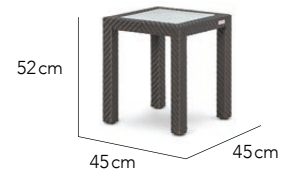

Siesta Club Chair 50% | \$742

Frame PC: Taupe

50% | \$351 **Partu Bar Stool**

STOCK CLEARANCE

Siesta Sun Lounger 50% | \$1,596

- Fibre: Santorini
- Fabric: Granite
- Fibre: Chalk
- Glass Insert: Frosted

50% | \$246 **Keywest Side Table**