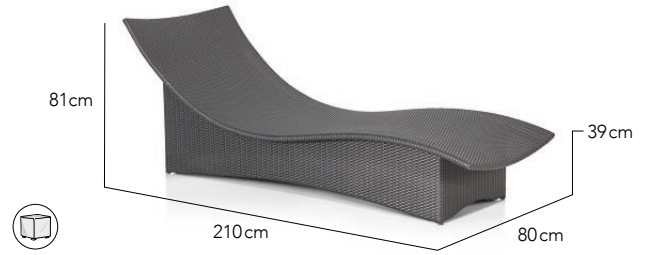

Day Bed Single