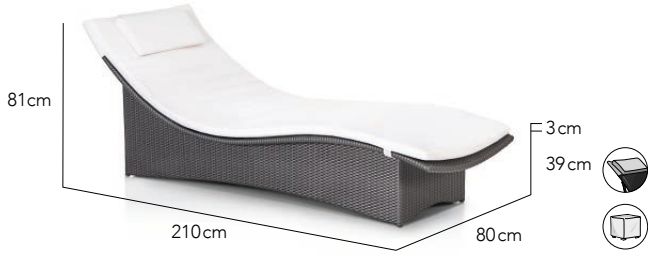

CLOUD 9

SPECS SHEET

Day Bed Single