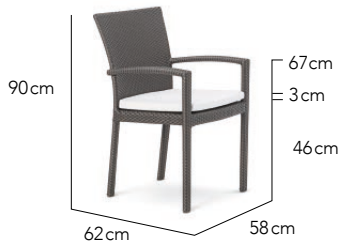

CUSTOMISATION
Choose your Rehau® fibre and cushion colours to style it your way.

COMBINES WELL
Classic chairs combine well with Partu tables.

CLASSIC

SPECS SHEET

Side Chair

Side Chair (Non Cushion Version)

Arm Chair

Arm Chair (Non Cushion Version)

2 Seater Arm Chair

Dining Table 4 Seater

Dining Table 4 Seater

Dining Table 4 Seater

Dining Table 6 Seater

Dining Table 6 Seater