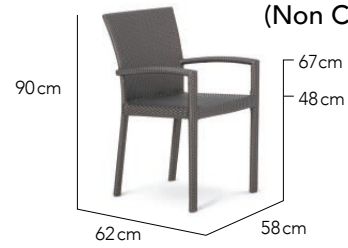

CUSTOMISATION
Choose your Rehau® fibre and cushion colours to style it your way.

COMBINES WELL
Classic chairs combine well with Partu tables.

CLASSIC

SPECS SHEET

Side Chair

Side Chair (Non Cushion Version)

Arm Chair

Arm Chair (Non Cushion Version)

2 Seater Arm Chair

Dining Table 4 Seater

Dining Table 4 Seater

Dining Table 4 Seater

Dining Table 6 Seater

Dining Table 6 Seater