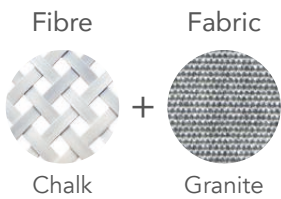

Finishing Materials

Fibre

Table Top Glass

Table Top Options

Seat Cushion Fabrics

Suggested Combinations

Icons