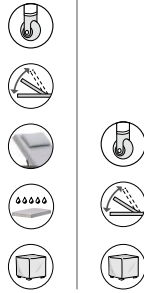

Sun Lounger