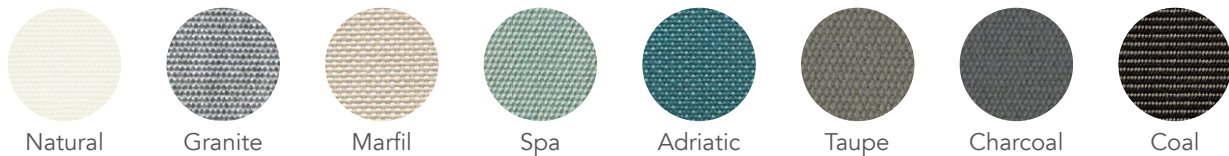

CUSTOMISATION

Choose your fibre colour and cushion fabric colours to style it your way.

COMBINES WELL

Can be paired with Partu tables.

KOBEN

SPECS SHEET

Arm Chair

Arm Chair Non Cushion Version

Dining Tables Full Woven Tops | Clear Glass Optional

Sizes Available

90 × 90 × H75cm

100 × 100 × H75cm

180 × 100 × H75cm

200 × 100 × H75cm

Custom Sizes Available Upon Request

Dining Tables Slotted HPCL Tops

Sizes Available

100 × 100 × H75cm

170 × 80 × H75cm

200 × 100 × H75cm

Seat Cushion Fabrics

Suggested Finishing Combinations

Icons