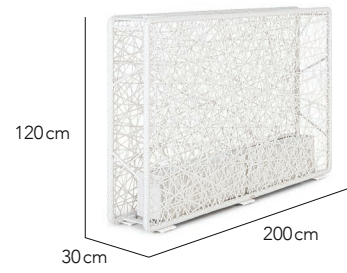

Screen Landscape

Finishing Materials

Fibre

Planter Box

Included
Portrait x 1 pc
Landscape x 2 pcs
Drainage holes optional

Icons

Custom
Sizing