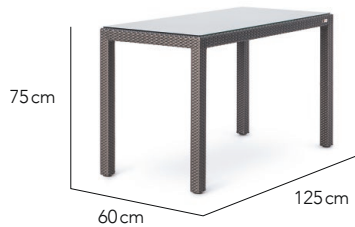

CUSTOMISATION

Choose your Rehau® fibre and cushion colours to style it your way. Seating is spaced for comfort and there is some room to compress gaps between chairs.

Stool

Bench Medium

Bench Large

Table Small 2/4 Seater

Table Medium 1/2 Seater

Table Large 4 Seater

Finishing Materials

Fibre

Table Top Glass

Table Top Options

Seat Cushion Fabrics

Suggested Combinations