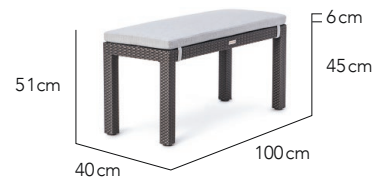

DESIGNED BY
Kevin Boland

CHARACTERISTICS
Minimal | Versatile | Practical

COLLECTION

Linear is a minimalist collection of stools, benches and short tables. Versatile as a workspace or casual dining, the elements are proportioned for simple practical convenience.

CUSTOMISATION

Choose your Rehau® fibre and cushion colours to style it your way. Seating is spaced for comfort and there is some room to compress gaps between chairs.

Stool

Bench Medium

Bench Large

Table Small 2/4 Seater