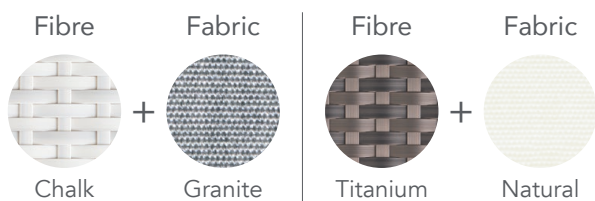

CUSTOMISATION

Choose your Rehau® fibre and cushion colours to style it your way. Seating is spaced for comfort and there is some room to compress gaps between chairs.

Stool

Bench Medium

Bench Large

Table Small 2/4 Seater

Table Medium 1/2 Seater

Table Large 4 Seater

Finishing Materials

Fibre

Table Top Glass

Table Top Options

Seat Cushion Fabrics

Suggested Combinations