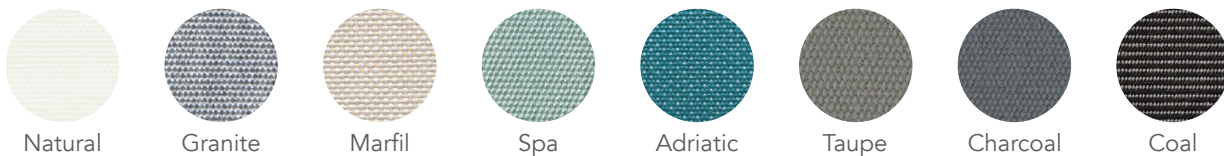

CUSTOMISATION

Choose your Rehau® fibre and cushion colours to style it your way. Seating is spaced for comfort and there is some room to compress gaps between chairs.

Stool

Bench Medium

Bench Large

Table Small 2/4 Seater

Table Medium 1/2 Seater

Table Large 4 Seater

Finishing Materials

Fibre

Table Top Glass

Table Top Options

Seat Cushion Fabrics

Suggested Combinations