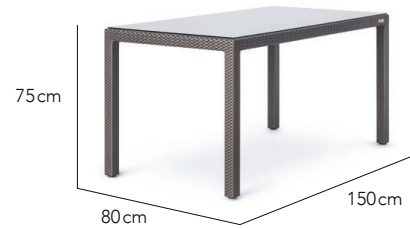

CUSTOMISATION

Choose your Rehau® fibre and cushion colours to style it your way. Seating is spaced for comfort and there is some room to compress gaps between chairs.

Stool

Bench Medium

Bench Large

Table Small 2/4 Seater

Table Medium 1/2 Seater

Table Large 4 Seater

Finishing Materials

Fibre

Table Top Glass

Table Top Options

Seat Cushion Fabrics

Suggested Combinations