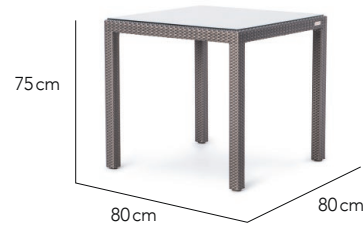

DESIGNED BY
Kevin Boland

CHARACTERISTICS
Minimal | Versatile | Practical

COLLECTION

Linear is a minimalist collection of stools, benches and short tables. Versatile as a workspace or casual dining, the elements are proportioned for simple practical convenience.

CUSTOMISATION

Choose your Rehau® fibre and cushion colours to style it your way. Seating is spaced for comfort and there is some room to compress gaps between chairs.

Stool

Bench Medium

Bench Large

Table Small 2/4 Seater

Table Medium 1/2 Seater

Table Large 4 Seater

Finishing Materials

Fibre

Table Top Glass

Table Top Options

Seat Cushion Fabrics

Suggested Combinations