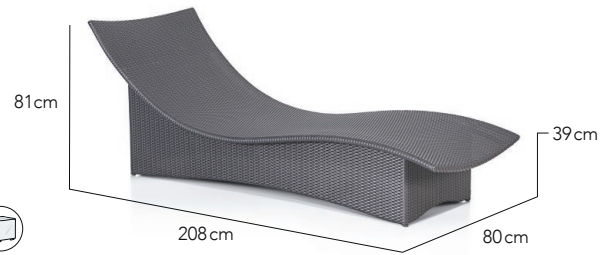

DESIGNED BY
Kevin Boland

CHARACTERISTICS
Curvaceous | Sleek | Comfortable

COLLECTION

Originally developed for Marina Bay Sands Skypark poolside, this new improved version is more curvaceous and comfortable. With its gracious curves and sleek lines, it makes a big statement by any poolside or spa. Leaving you with a feeling like you are on Cloud 9.

CLOUD 9

SPECS SHEET

Day Bed Single

Day Bed Single

Day Bed Double

Day Bed Double

Side Table

Finishing Materials