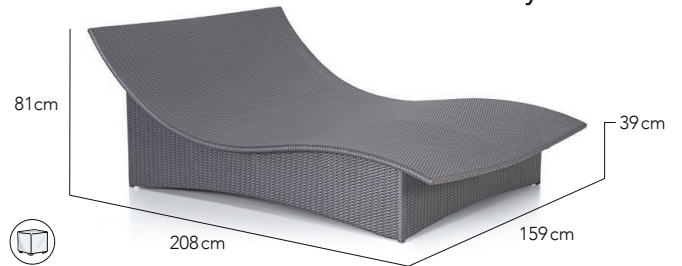

DESIGNED BY
Kevin Boland

CHARACTERISTICS
Curvaceous | Sleek | Comfortable

COLLECTION

Originally developed for Marina Bay Sands Skypark poolside, this new improved version is more curvaceous and comfortable. With its gracious curves and sleek lines, it makes a big statement by any poolside or spa. Leaving you with a feeling like you are on Cloud 9.

CLOUD 9

SPECS SHEET

Day Bed Single

Day Bed Single

Day Bed Double

Day Bed Double

Side Table

Finishing Materials