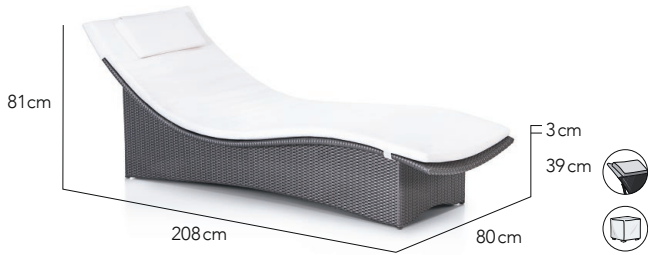

DESIGNED BY
Kevin Boland

CHARACTERISTICS
Curvaceous | Sleek | Comfortable

COLLECTION

Originally developed for Marina Bay Sands Skypark poolside, this new improved version is more curvaceous and comfortable. With its gracious curves and sleek lines, it makes a big statement by any poolside or spa. Leaving you with a feeling like you are on Cloud 9.

CLOUD 9

SPECS SHEET

Day Bed Single

Day Bed Single

Day Bed Double

Day Bed Double

Side Table

Finishing Materials