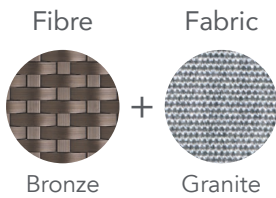

Day Bed

Coffee Table

Finishing Materials

Fibre

Chalk

Sand

Bronze

Titanium

Table Top Glass

Clear Glass

Frosted Glass

Table Top Options

Fibre

Fibre + Clear Glass

Fibre + Frosted Glass Insert

Seat Cushion Fabrics

Natural

Granite

Marfil

Spa

Adriatic

Taupe

Charcoal

Coal

Suggested Combinations

Icons

Custom Sizing

Optional Covers