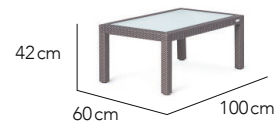

Coffee Table