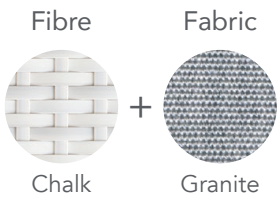

Day Bed

Coffee Table

Finishing Materials

Fibre

Chalk

Sand

Bronze

Titanium

Table Top Glass

Clear Glass

Frosted Glass

Table Top Options

Fibre

Fibre + Clear Glass

Fibre + Frosted Glass Insert

Seat Cushion Fabrics

Natural

Granite

Marfil

Spa

Adriatic

Taupe

Charcoal

Coal

Suggested Combinations

Icons

Custom Sizing

Optional Covers