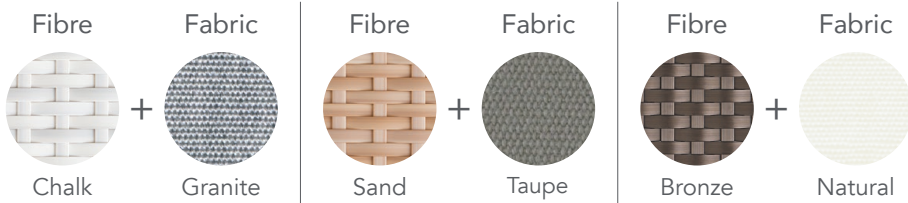

CUSTOMISATION

Choose your Rehau® fibre colour to style it your way. Cushions are optional. Add piping to your cushions to enhance that clean crisp look as well as a custom headrest for ultimate comfort.

Sun Lounger

Sun Lounger

Sun Lounger Side Table

Finishing Materials

Fibre

Chalk

Sand

Bronze

Titanium

Seat Cushion Fabrics

Natural

Granite

Marfil

Spa

Adriatic

Taupe

Charcoal

Coal

Suggested Combinations

Icons

Optional Sun Lounger Headrests

Adjustable Backrests

Optional Covers