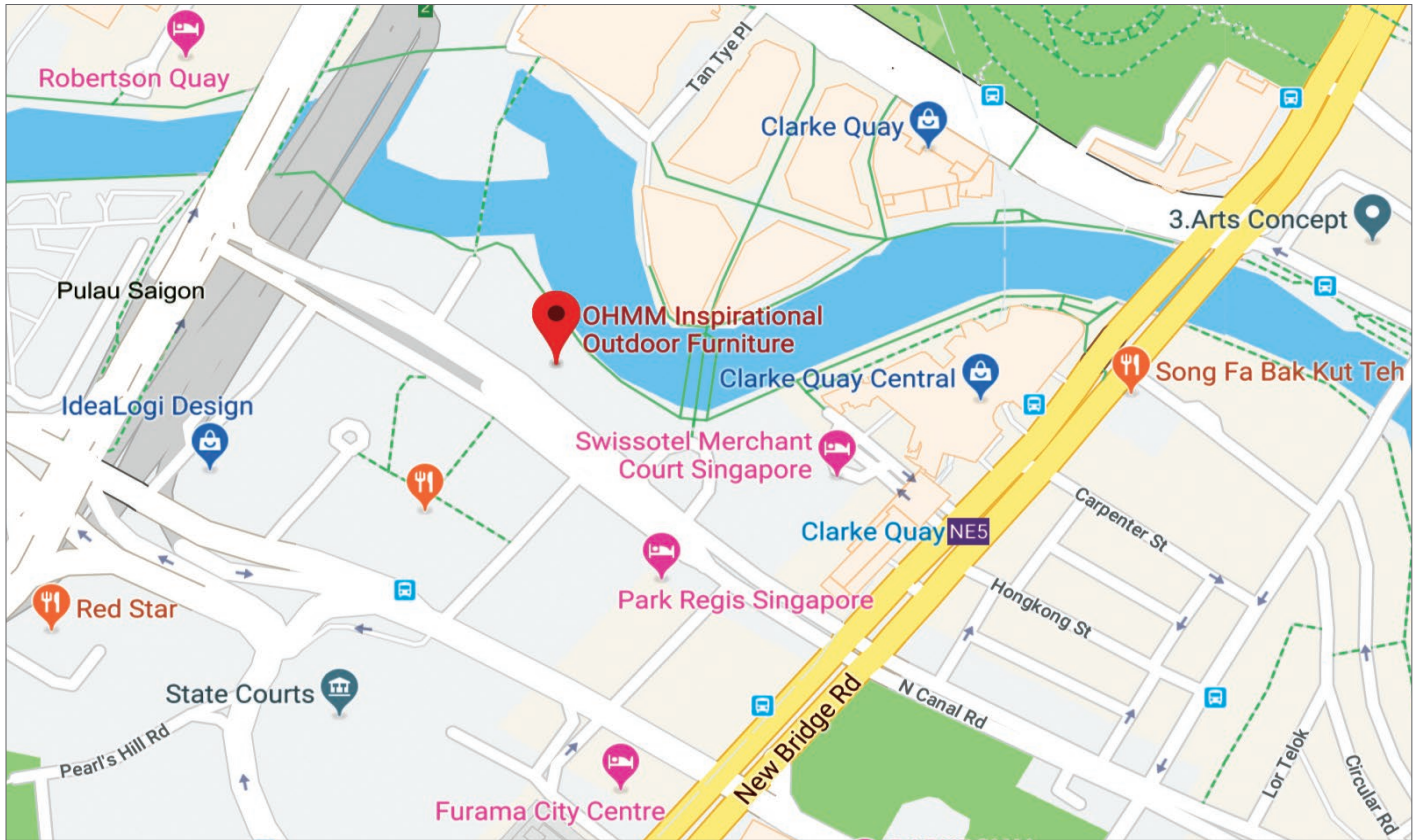

OHMM LOCATION MAP

> VIEW IN GOOGLE MAPS

OHMM SINGAPORE SHOWROOM

30 Merchant Road | 03-09 Riverside Point | Singapore 058282

Basement Parking Available

Taxi Stand | D11 Merchant Road At Riverside Point

Take Lift To 3rd Floor