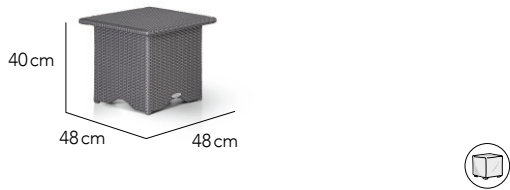

CLOUD 9

SPECS SHEET

Day Bed Single

Day Bed Double

Side Table

Finishing Materials

Fibre

Chalk