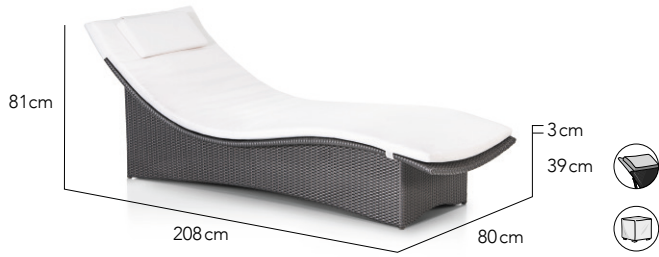

DESIGNED BY
Kevin Boland

CHARACTERISTICS
Curvaceous | Sleek | Comfortable

COLLECTION

Originally developed for Marina Bay Sands Skypark poolside, this new improved version is more curvaceous and comfortable. With its gracious curves and sleek lines, it makes a big statement by any poolside or spa. Leaving you with a feeling like you are on Cloud 9.

CLOUD 9

SPECS SHEET

Day Bed Single

Day Bed Double

Side Table

Finishing Materials

Fibre

Chalk