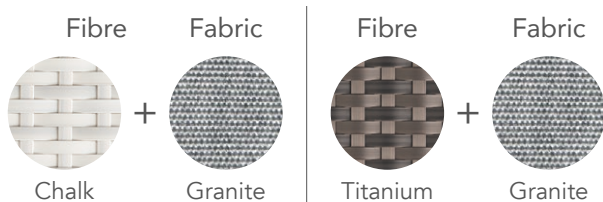

Sand

Bronze

Titanium

Table Top Glass

Clear Glass

Frosted Glass

Table Top Options

Fibre

Fibre + Clear Glass

Fibre + Frosted Glass Insert

Seat

Cushion

Fabrics

Natural

Granite

Spa

Adriatic

Taupe

Charcoal

Aral

Suggested Combinations

More Finishing Options

For more fibre, fabric and accent cushion options, please visit our website.

Icons