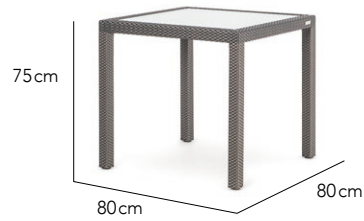

CUSTOMISATION
Choose your Rehau® fibre and cushion colours to style it your way. Seating is spaced for comfort and there is some room to compress gaps between chairs.

COMBINES WELL
Maximus chairs also combine well with Tres tables.

MAXIMUS

SPECS SHEET

Arm Chair

Dining Table 2/4 Seater

Dining Table 4 Seater

Dining Table 4 Seater

Dining Table 6 Seater

Lounge Chair

2 Seater Sofa

3 Seater Sofa

Chaise Longue L

Chaise Longue R

Foot Stool

Side Table

MAXIMUS

SPECS SHEET