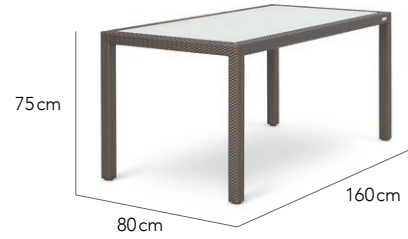

MAXIMUS

SPECS SHEET

Arm Chair

Dining Table 2/4 Seater

Dining Table 4 Seater

Dining Table 4 Seater

Dining Table 6 Seater

Lounge Chair

2 Seater Sofa

3 Seater Sofa

Chaise Longue L

Chaise Longue R

Foot Stool

Side Table

MAXIMUS

SPECS SHEET