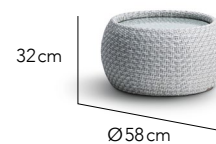

Ottoman L

Half Moon Foot Stool

XL Version also available

Side Table

Coffee Table S

Coffee Table L

Coffee Table XL

RECOMMENDED FINISHING PAIRINGS

For more options please see fabrics & cushions specs on www.ohmm.sg

Day Bed S Back Cushions
55cm x 55cm | 22" x 22" (2 pcs)
40cm x 40cm | 16" x 16" (2 pcs)

Day Bed L Back Cushions
55cm x 55cm | 22" x 22" (3 pcs)
40cm x 40cm | 16" x 16" (2 pcs)