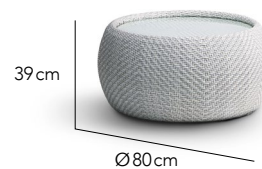

Ottoman L

Half Moon Foot Stool

XL Version also available

Side Table

Coffee Table S

Coffee Table L

Coffee Table XL

RECOMMENDED FINISHING PAIRINGS

For more options please see fabrics & cushions specs on www.ohmm.sg

Day Bed S Back Cushions
55cm x 55cm | 22" x 22" (2 pcs)
40cm x 40cm | 16" x 16" (2 pcs)

Day Bed L Back Cushions
55cm x 55cm | 22" x 22" (3 pcs)
40cm x 40cm | 16" x 16" (2 pcs)