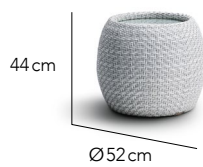

Ottoman L

Half Moon Foot Stool

XL Version also available

Side Table

Coffee Table S

Coffee Table L

Coffee Table XL

RECOMMENDED FINISHING PAIRINGS