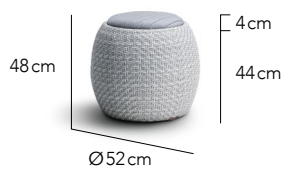

CUSTOMISATION

Choose your Rehau® fibre colour and Sunbrella® cushion colours to style it your way.

Lounge Chair

Lounge Chair XL

Day Bed S

Day Bed L

Stool

Ottoman S

For more options please see fabrics & cushions specs on www.ohmm.sg

Day Bed S Back Cushions
55cm x 55cm | 22" x 22" (2 pcs)
40cm x 40cm | 16" x 16" (2 pcs)

Day Bed L Back Cushions
55cm x 55cm | 22" x 22" (3 pcs)
40cm x 40cm | 16" x 16" (2 pcs)