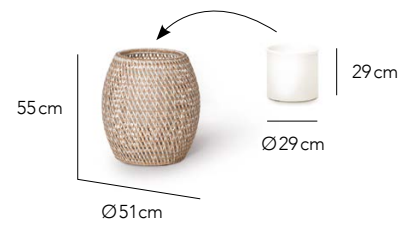

The highly textured handcrafted woven bases, curated in five distinct colourways, produce an interesting and beautiful combination for the eyes.

Designed with removable inserts, plants can be directly planted into the inserts (drainage holes optional) or potted.

The perfect accessory to any OHMM® collection, especially when combined in a curated mix of sizes, colourways and different plant types.

As good indoors as outdoors.

Planter S

Planter M

Planter L

Planter XL