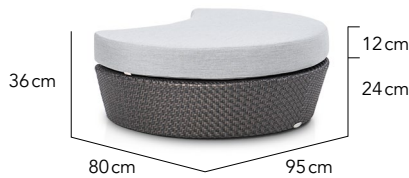

CUSTOMISATION
Choose your Rehau® fibre colour and Sunbrella® cushion colours to style it your way.

Lounge Chair

Lounge Chair XL

2 Seater Sofa

Half Moon Foot Stool

Half Moon Foot Stool XL

Chaise Longue L

Chaise Longue R

Day Bed

Day Bed Side Table

Side Table

Coffee Table

Coffee Table Oval

RECOMMENDED FINISHING PAIRINGS

Chalk

Granite