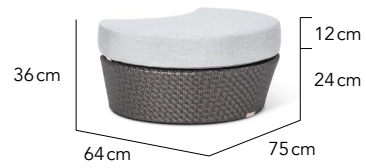

CUSTOMISATION
Choose your Rehau® fibre colour and Sunbrella® cushion colours to style it your way.

Lounge Chair

Lounge Chair XL

2 Seater Sofa

Half Moon Foot Stool

Half Moon Foot Stool XL

Chaise Longue L

Chaise Longue R

Day Bed

Day Bed Side Table

Side Table

Coffee Table

Coffee Table Oval

RECOMMENDED FINISHING PAIRINGS

Chalk

Granite