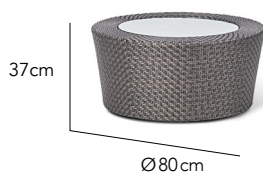

Day Bed

Day Bed Side Table

Side Table

Coffee Table

Coffee Table Oval

RECOMMENDED FINISHING PAIRINGS

Chalk

Granite