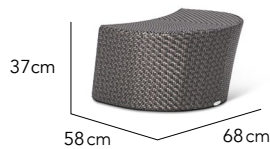

CUSTOMISATION
Choose your Rehau® fibre colour and Sunbrella® cushion colours to style it your way.

Lounge Chair

Lounge Chair XL

2 Seater Sofa

Half Moon Foot Stool

Half Moon Foot Stool XL

Chaise Longue L

Chaise Longue R

Day Bed

Day Bed Side Table

Side Table

Coffee Table

Coffee Table Oval

RECOMMENDED FINISHING PAIRINGS

Chalk

Granite