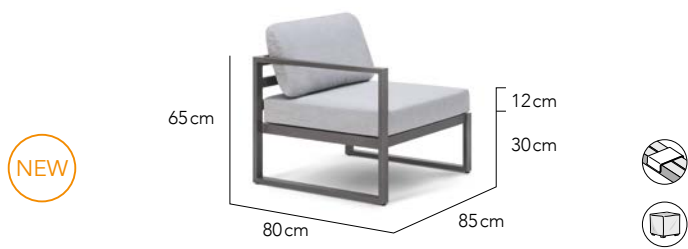

LATITUDES

SPECS SHEET

Right Module S