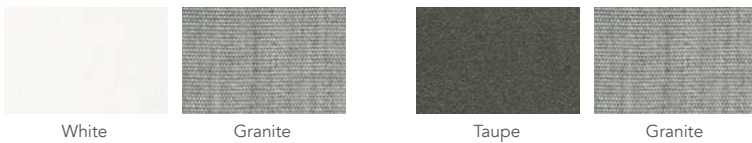

RECOMMENDED FINISHING PAIRINGS

CHAIRS & SOFAS