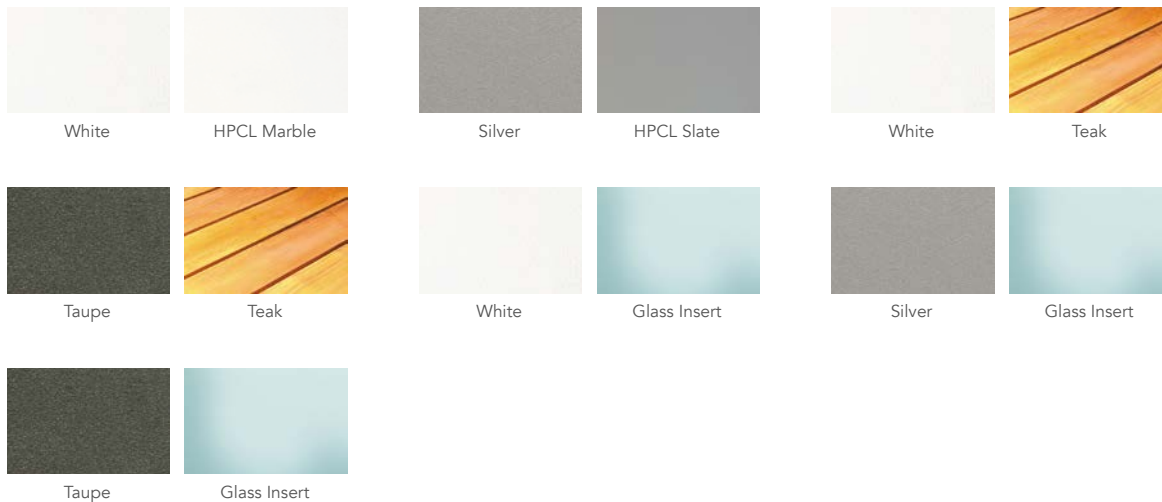

LATITUDES

SPECS SHEET

RECOMMENDED FINISHING PAIRINGS

CHAIRS & SOFAS

TABLES