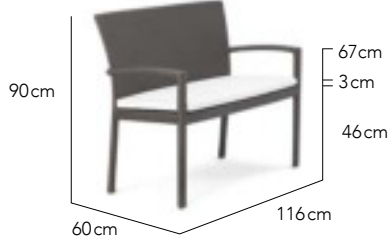

CUSTOMISATION
Choose your Rehau® fibre colour and Sunbrella® cushion colours to style it your way.

COMBINES WELL
Classic chairs combine well with Partu tables.

CLASSIC

SPECS SHEET

Side Chair

Side Chair
(Non Cushion Version)

Arm Chair

Arm Chair
(Non Cushion Version)

2 Seater Arm Chair

Dining Table
4 Seater

Dining Table
4 Seater

Dining Table
4 Seater

Dining Table
6 Seater

Dining Table
6 Seater