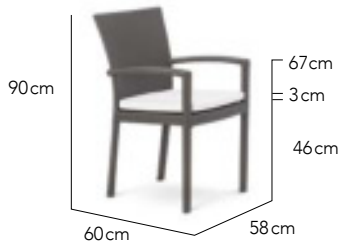

CUSTOMISATION
Choose your Rehau® fibre colour and Sunbrella® cushion colours to style it your way.

COMBINES WELL
Classic chairs combine well with Partu tables.

CLASSIC

SPECS SHEET

Side Chair

Side Chair
(Non Cushion Version)

Arm Chair

Arm Chair
(Non Cushion Version)

2 Seater Arm Chair

Dining Table
4 Seater

Dining Table
4 Seater

Dining Table
4 Seater

Dining Table
6 Seater

Dining Table
6 Seater