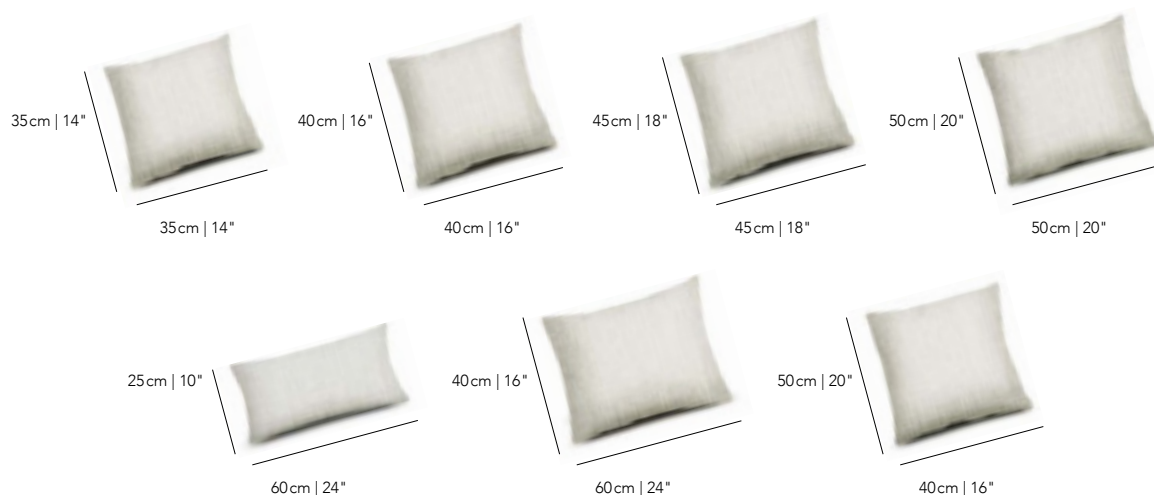

ACCENT CUSHIONS

SPECS SHEET

OTHER SIZES AVAILABLE ON REQUEST

ACCENT CUSHIONS

Discerningly handmade for that softness and ultimate comfort, OHMM® Accent Cushions are available in a range of heights and widths to create visually interesting layering and support.