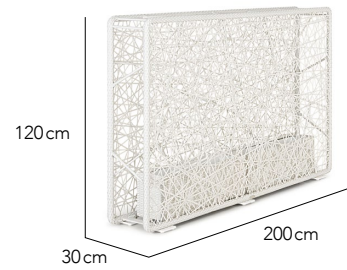

Screen Landscape

PREFERRED FINISHING OPTIONS

PLANTER BOXES

Included
Portrait x 1 pc
Landscape x 2 pcs
Drainage holes optional

FIBRE

For more options please see fibre specs on www.ohmm.sg

ICONS

Custom
Sizing