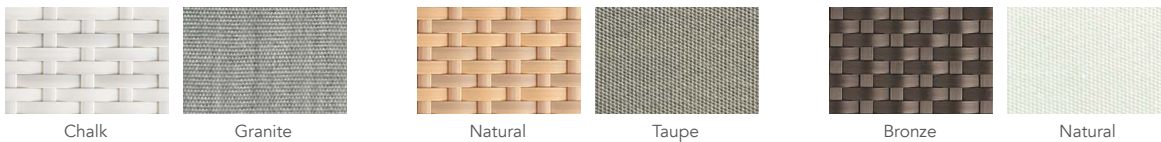

CUSTOMISATION

Choose your Rehau® fibre colour to style it your way. Cushions with Sunbrella® fabrics are optional. Add piping to your cushions to enhance that clean crisp look as well as a custom headrest for ultimate comfort.

ECLIPSE

SPECS SHEET

Sun Lounger (Cushion Optional)

Double Sun Lounger Version also available

Sun Lounger

Sun Lounger Higher Seat (Cushion Optional)

Double Sun Lounger Version also available

Sun Lounger Higher Seat

Sun Lounger Side Table

RECOMMENDED FINISHING PAIRINGS

FIBRE

For more options please see fibre specs on www.ohmm.sg

FABRIC COLOURS

For more options please see fabrics & cushions specs on www.ohmm.sg

ICONS