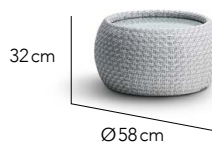

## CUSTOMISATION

Choose your Rehau® fibre colour and Sunbrella® cushion colours to style it your way.

Lounge Chair

Lounge Chair XL

Day Bed S

Day Bed L

Stool

Ottoman S

Ottoman L

Side Table

Coffee Table S

Coffee Table L

Coffee Table XL