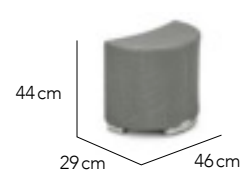

Kevin Boland

Modern | Indulgent | Spacious

Introducing OHMM's geometrically circular day bed with an option of a half moon or circular side table - a modern ensemble inviting one to indulge and appreciate the decadence of good living. OHMM® Circulo day bed comes in two versions: Large - 200cm diameter and Small - 150cm diameter. The large is available as two parts for access purposes. Perfect for both residential and project applications.

CIRCULO

SPECS SHEET

Day Bed L

Day Bed S

Half Moon Side Table L

Half Moon Side Table S

PREFERRED FINISHING PAIRINGS

Chalk