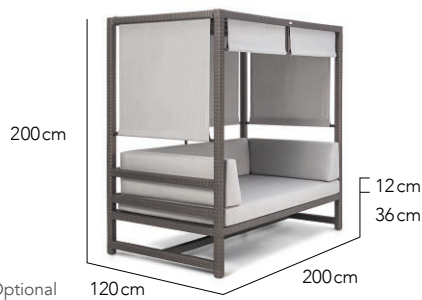

CABANA

SPECS SHEET

Day Bed

Coffee Table

RECOMMENDED FINISHING PAIRINGS

FIBRE

For more options please see fibre specs on www.ohmm.sg

TABLE TOPS

FABRIC COLOURS

For more options please see fabrics & cushions specs on www.ohmm.sg

ICONS

Custom Sizing

Optional Covers