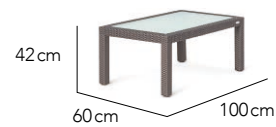

CABANA

SPECS SHEET

Day Bed

Coffee Table

RECOMMENDED FINISHING PAIRINGS

Chalk

Granite

Bronze