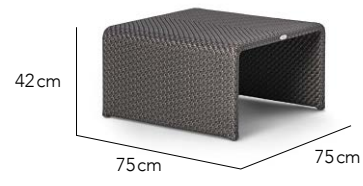

HORIZON

SPECS SHEET

Coffee Table

RECOMMENDED FINISHING PAIRINGS