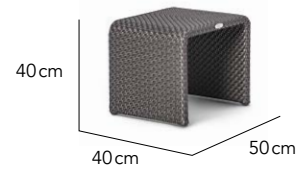

Chaise Longue L

HORIZON

SPECS SHEET

Chaise Longue R

Chaise Longue Double

Day Bed S

Day Bed L

Side Table

Coffee Table

Coffee Table

Sun Lounger (Cushion Optional)

Sun Lounger

Sun Lounger Side Table

RECOMMENDED FINISHING PAIRINGS

FIBRE

For more options please see fibre specs on www.ohmm.sg