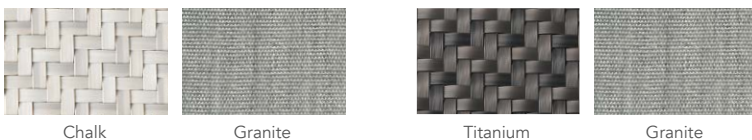

Coffee Table

Coffee Table

Sun Lounger (Cushion Optional)

Sun Lounger

Sun Lounger Side Table

RECOMMENDED FINISHING PAIRINGS

FIBRE

For more options please see fibre specs on www.ohmm.sg

FABRIC COLOURS

For more options please see fabrics & cushions specs on www.ohmm.sg

ICONS

Custom
Sizing

Optional Sun
Lounger Headrests

Adjustable
Backrests

Modular
Clips

Optional
Covers