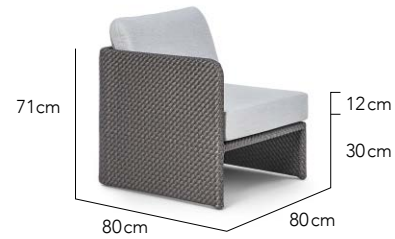

DESIGNED BY

Kevin Boland

CHARACTERISTICS

Slim | Elegant | Minimal

COLLECTION

A minimalist, elegant lounging collection beloved for its looks and comfort. Rectilinear and organic - its slim profile with smooth corners and woven in a distinctive herringbone weave style. The slim frames, yet sturdy construction, yield generous seating with an efficient footprint. The Horizon collection now features modular elements for extra versatility.

CUSTOMISATION

Choose your Rehau® fibre colour and Sunbrella® cushion covers to style it your way. Make the final statement with OHMM® Accent cushions.

HORIZON

SPECS SHEET

Lounge Chair

2 Seater Sofa

3 Seater Sofa

Corner Module

Left Module S

Right Module S

Left Module L

Right Module L

Centre Module S

Centre Module L

Backless Module S / Ottoman