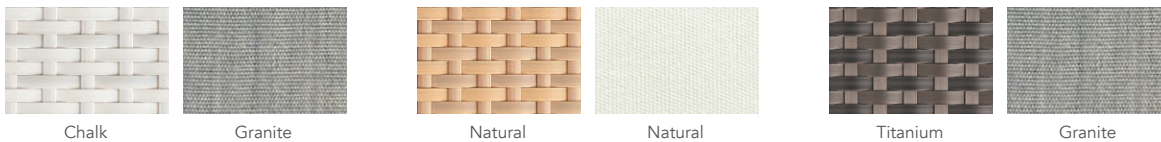

RECOMMENDED FINISHING PAIRINGS

FIBRE

For more options please see fibre specs on www.ohmm.sg

FABRIC COLOURS

For more options please see fabrics & cushions specs on www.ohmm.sg

ICONS