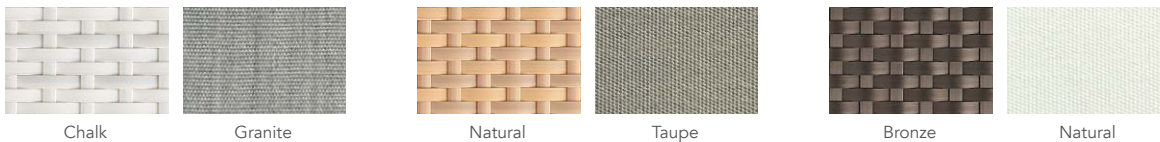

CUSTOMISATION

Choose your Rehau® fibre colour to style it your way. Cushions with Sunbrella® fabrics are optional. Add piping to your cushions for that clean crisp look as well as a custom headrest for ultimate comfort.

Sun Lounger (Cushion Optional)

Sun Lounger

Sun Lounger Side Table

RECOMMENDED FINISHING PAIRINGS

FIBRE

For more options please see fibre specs on www.ohmm.sg

FABRIC COLOURS

For more options please see fabrics & cushions specs on www.ohmm.sg