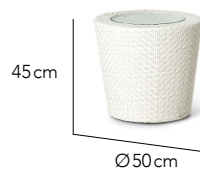

CUSTOMISATION
Choose your Rehau® fibre colour and Sunbrella® cushion colours to style it your way.

CALA MINI

SPECS SHEET

Lounge Chair

2 Seater Sofa

Foot Stool / Ottoman Half Moon

Foot Stool / Ottoman

Side Table