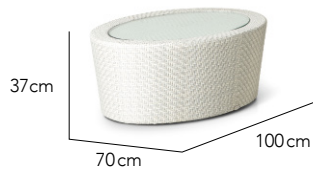

Coffee Table Oval

RECOMMENDED FINISHING PAIRINGS

FIBRE

For more options please see fibre specs on www.ohmm.sg