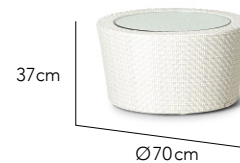

Coffee Table