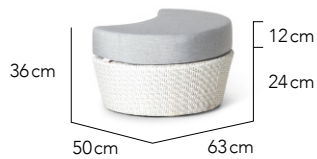

CUSTOMISATION
Choose your Rehau® fibre colour and Sunbrella® cushion colours to style it your way.

CALA MINI

SPECS SHEET

Lounge Chair

2 Seater Sofa

Foot Stool / Ottoman Half Moon

Foot Stool / Ottoman

Side Table