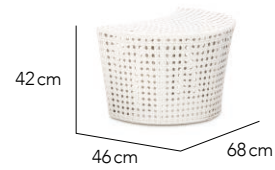

DESIGNED BY

Kevin Boland

CHARACTERISTICS

Curvaceous | Cocooning | Pampering

COLLECTION

The Tamaru day bed, complete with half moon side tables, takes on a natural form inspired by a shape of sea coves. Curvaceous and cocooning in design, the traditional caning weave style hints of tranquil bygone days. Perfect for curling up with a good book or loved one.

CUSTOMISATION

Choose your Rehau® fibre colour and Sunbrella® cushion colours to style it your way. Make the final statement with OHMM® Accent cushions.

TAMARU

SPECS SHEET

Day Bed

Half Moon Side Table

RECOMMENDED FINISHING PAIRINGS