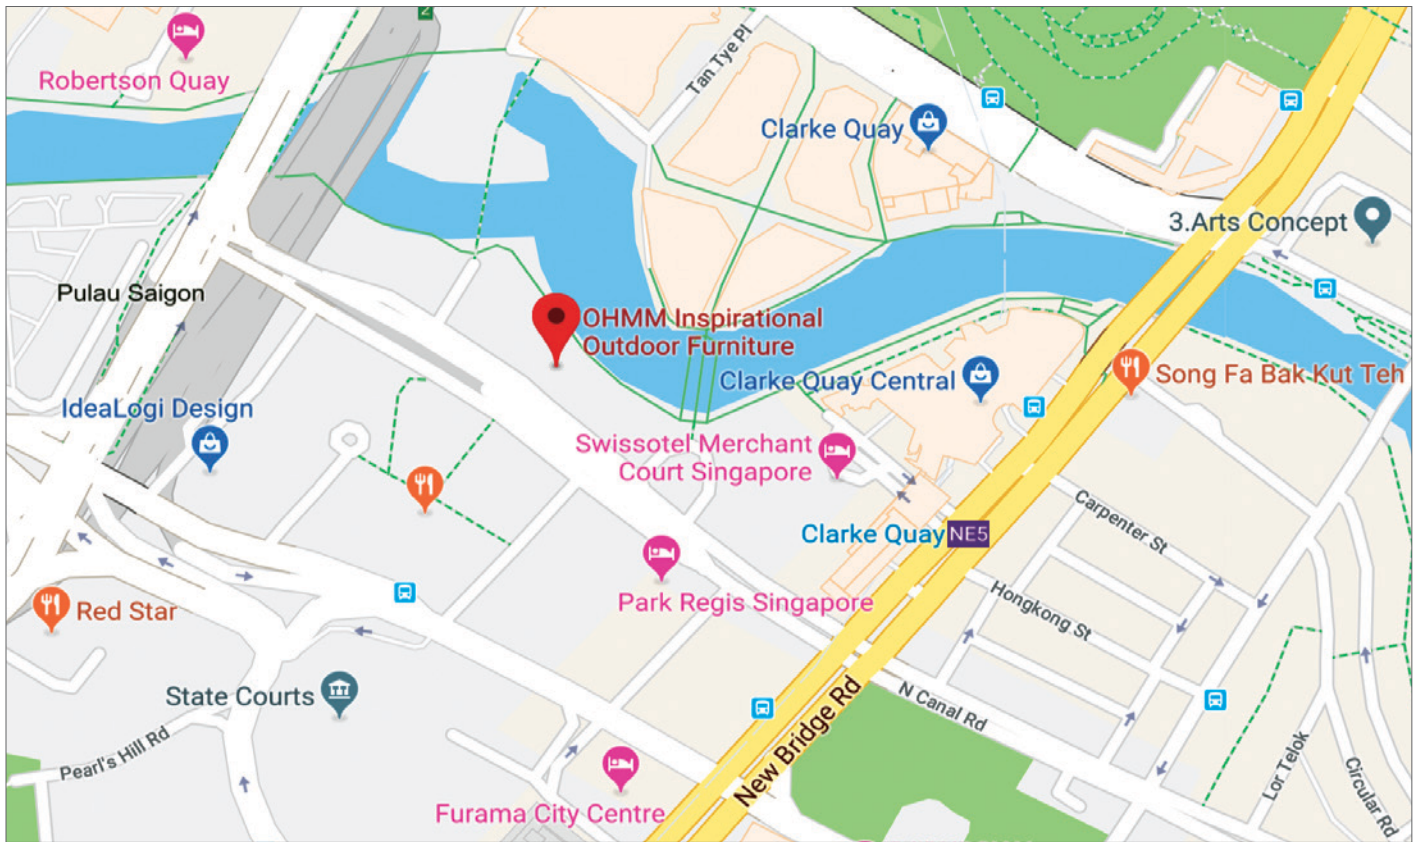

[> VIEW IN GOOGLE MAPS](#)

OHMM SINGAPORE SHOWROOM

30 Merchant Road | 03-09 Riverside Point | Singapore 058282

Basement Parking Available

Taxi Stand | D11 Merchant Road At Riverside Point

Take Lift To 3rd Floor