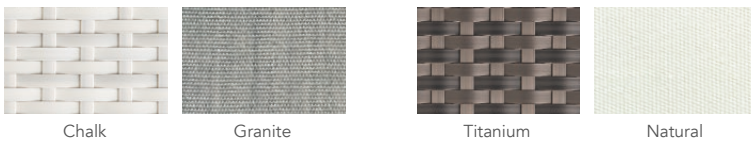

CUSTOMISATION

Choose your Rehau® fibre colour and Sunbrella® cushion colours to style it your way. Table top options include fully woven or with frosted tempered glass inserts. Seating is spaced for comfort and there is some room to compress gaps between chairs.

LINEAR

SPECS SHEET

Stool

Bench Medium

Bench Large

Table Small 2/4 Seater

Table Medium 1/2 Seater

Table Large 4 Seater

RECOMMENDED FINISHING PAIRINGS

FIBRE

For more options please see fibre specs on www.ohmm.sg

TABLE TOPS

FABRIC COLOURS

For more options please see fabrics & cushions specs on www.ohmm.sg

ICONS

To learn more about OHMM® products please visit www.ohmm.sg