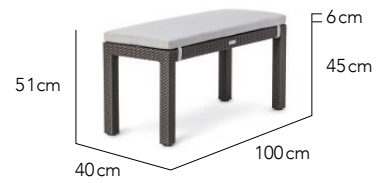

CUSTOMISATION

Choose your Rehau® fibre colour and Sunbrella® cushion colours to style it your way. Table top options include fully woven or with frosted tempered glass inserts. Seating is spaced for comfort and there is some room to compress gaps between chairs.

LINEAR

SPECS SHEET

Stool

Bench Medium

Bench Large

Table Small 2/4 Seater

Table Medium 1/2 Seater

Table Large 4 Seater